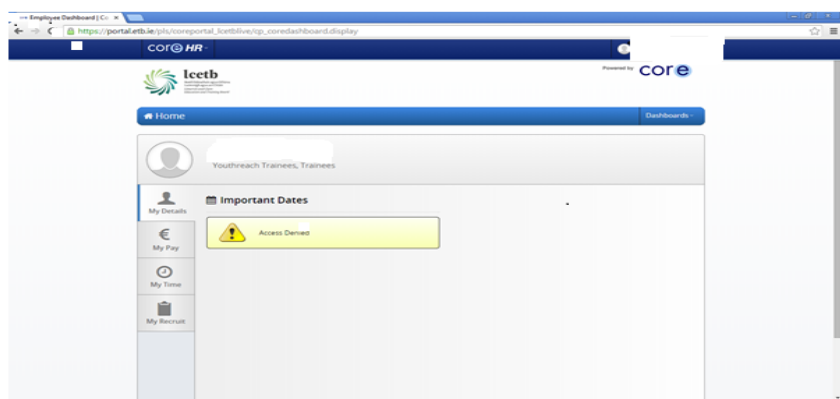

Regards

Payroll Department

Limerick and Clare Education and Training Board