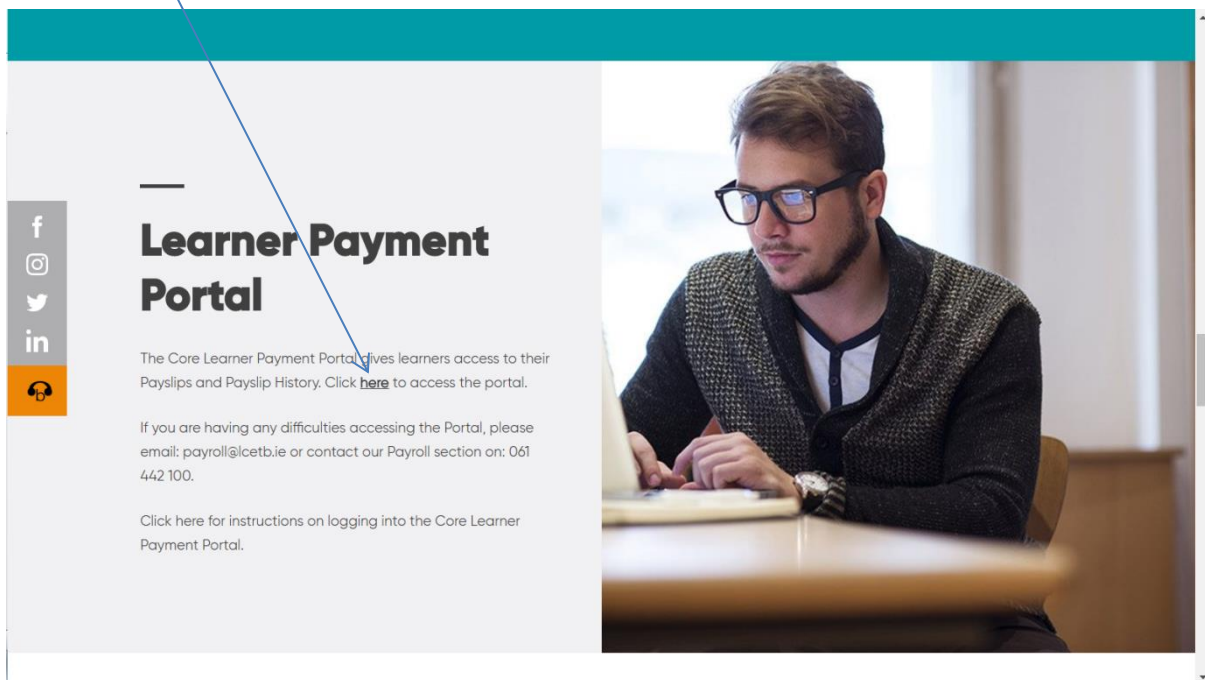

Follow this link to the page on our website: <http://learningandskills.ie/learners/>

Scroll Down and Click

Enter your unique username and password.

If looking to access payslips on a mobile phone then use the [Core Mobile Portal](https://portal.etb.ie/pls/coreportal_lcetblive_mob/app#home) https://portal.etb.ie/pls/coreportal_lcetblive_mob/app#home for access. If using an iPhone with Safari you may need to adjust your privacy settings on the browser to allow the application to open.

Your Employee Dashboard - My Pay

When you login you will see a number of areas. Click on **My Pay** This shows your Pay details. Here you can view your 4 most recent Payslip summary.

To see detailed Payslip, click on **Full Payslip**